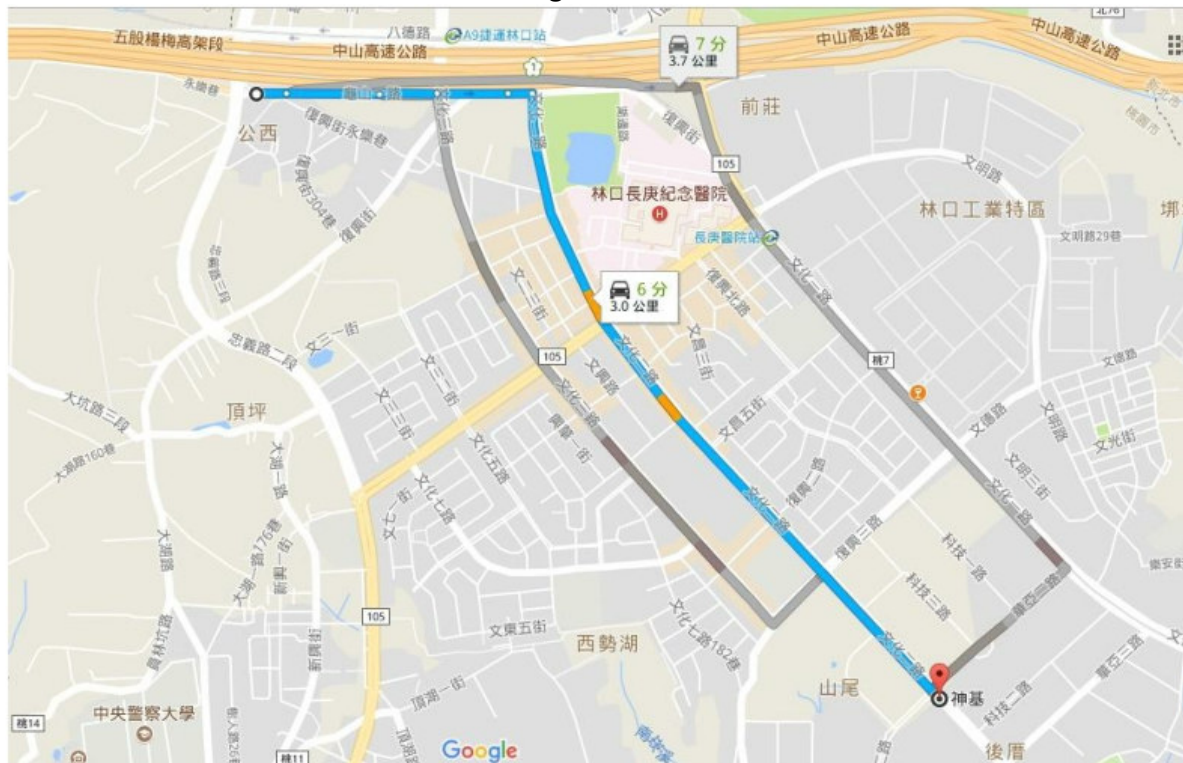

### Travel Information to Linkou Office

Address: 202, Wen Hwa 2nd Rd., Kuei Shan Dist., Taoyuan City 33383, Taiwan (Hwa Ya Technology Park)

Tel: +886-2-2785 7888

### Schematics of Linkou Office and Surrounding Areas

### Traffic Information

- **Formosa Fairway Corporation:** Alight at Linkou Chang Gung Hospital, and take a taxi (5 min) or walk along Wenhua 2nd Road for 15 to 20 min
  - 2000 Taoyuan Guishan—Taipei Chang Gung
  - 2001 Taoyuan Guishan—Taipei North Gate
  - 2003 Taoyuan Station—Linkou Chang Gung
  - 2004 Zhongli Station—Linkou Chang Gung
- **MRT Information:**
  - Taoyuan Airport MRT: Alight at A8 Chang Gung Hospital, and take a taxi (5 min) or walk along Wenhua 2nd Road for 15 to 20 min